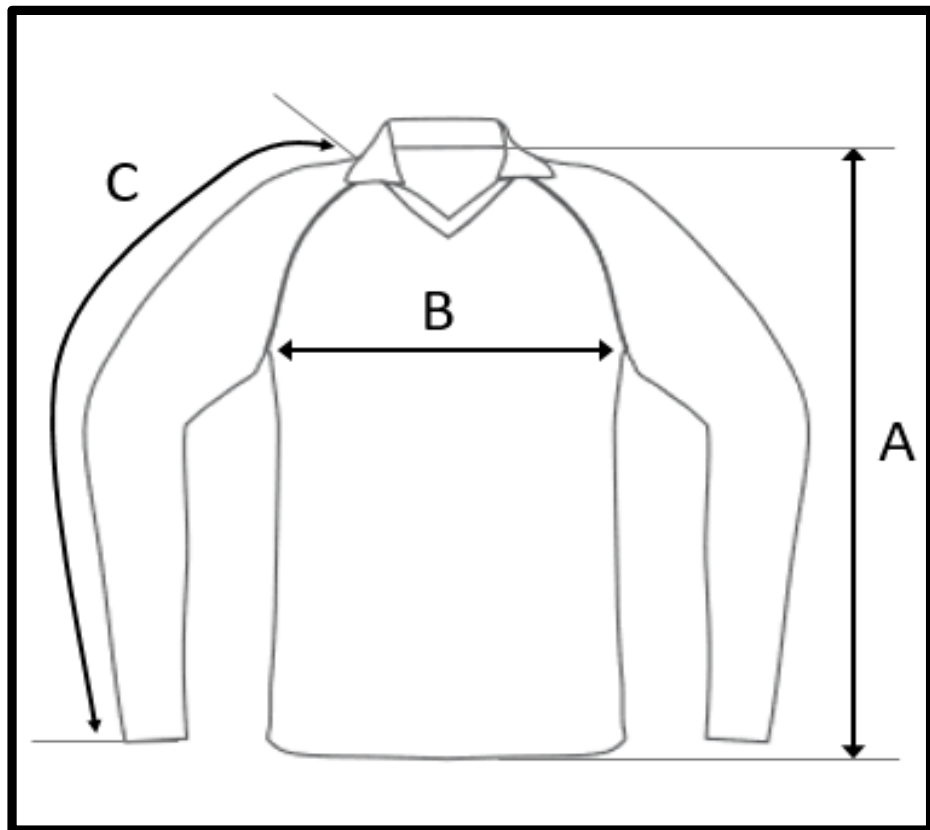

# PRODUCT MEASUREMENT CHART

<b>SPORT</b>	SOCCER
<b>ARTICLE</b>	781062
<b>DESCRIPTION</b>	LS JERSEY POLO COLLAR KIDS
<b>SIZE RANGE</b>	6Y-8Y-10Y-12Y-14Y
<b>FABRIC</b>	FIRE (100% PES 140 GR)

DI MENSION	DESCRIPTION	TOLERANCE +/-	6Y	8Y	10Y	12Y	14Y
<b>A</b>	<b>CENTER BACK LENGTH</b>	<b>1</b>	<b>51</b>	<b>54</b>	<b>57</b>	<b>60</b>	<b>63</b>
<b>B</b>	<b>1/ 2 CHEST WIDTH</b>	<b>1</b>	<b>39</b>	<b>41</b>	<b>43</b>	<b>46</b>	<b>49</b>
<b>C</b>	<b>SLEEVE LENGTH (NECK POINT TO BOTTOM HEM)</b>	<b>0,5</b>	<b>51</b>	<b>55</b>	<b>59</b>	<b>64</b>	<b>69</b>

All dimensions are in cm and refer to finished products.  
Unless stated differently all above are flat measurements.