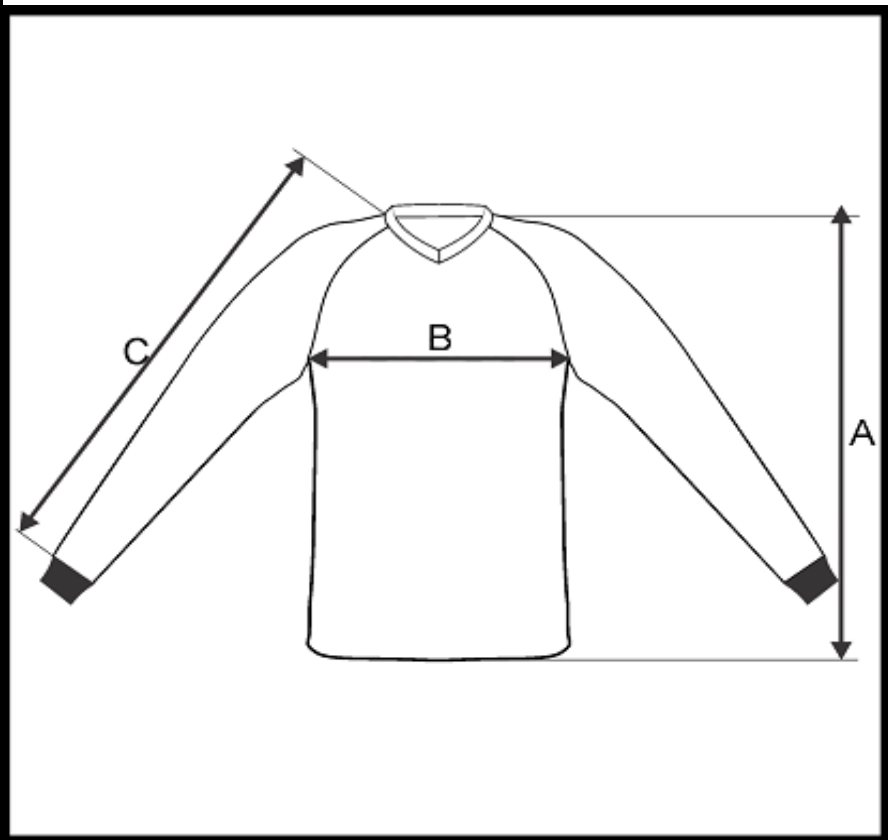

PRODUCT MEASUREMENT CHART

SPORT	SOC CER
ARTI CLE	781060
DESCRI PTI ON	LS JERSEY V COLLAR GOALKEEPER KIDS
SI ZE RANGE	6Y-8Y-10Y-12Y-14Y
FABRI C	FIRE (100% PES 140 GR)

DI MENS I ON	DESCRI PTI ON	TOLERANCE +/-	6Y	8Y	10Y	12Y	14Y
A	CENTER BACK LENGTH	1	51	54	57	60	63
B	1/ 2 CHEST WI DTH	1	39	41	43	46	49
C	SLEEVE LENGTH (NECK POI NT TO BOTTOM HEM)	0.5	51	55	59	64	69

All dimensions are in cm and refer to finished products.
Unless stated differently all above are flat measurements.