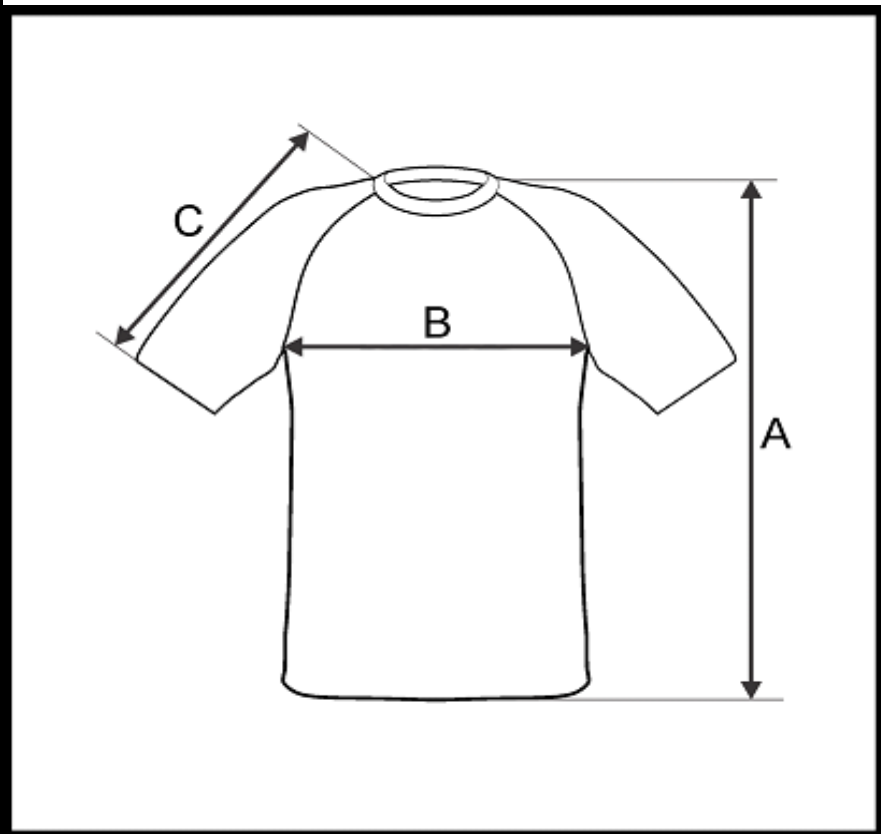

PRODUCT MEASUREMENT CHART

SPORT	SOC CER
ARTI CLE	781057
DESCRI PTI ON	SS JERSEY ROUND COLLAR GOALKEEPER KIDS
SI ZE RANGE	6Y-8Y-10Y-12Y-14Y
FABRI C	FIRE (100% PES 140 GR)

DI MENS I ON	DESCRI PTI ON	TOLERA NCE +/-	6Y	8Y	10Y	12Y	14Y
A	CENTER BACK LENGTH	1	51	54	57	60	63
B	1/ 2 CHEST WI DTH	1	39	41	43	46	49
C	SLEEVE LENGTH (NECK POI NT TO BOT TOM HEM)	0.5	28.5	29.5	30.5	32	33.5

All dimensions are in cm and refer to finished products.
Unless stated differently all above are flat measurements.