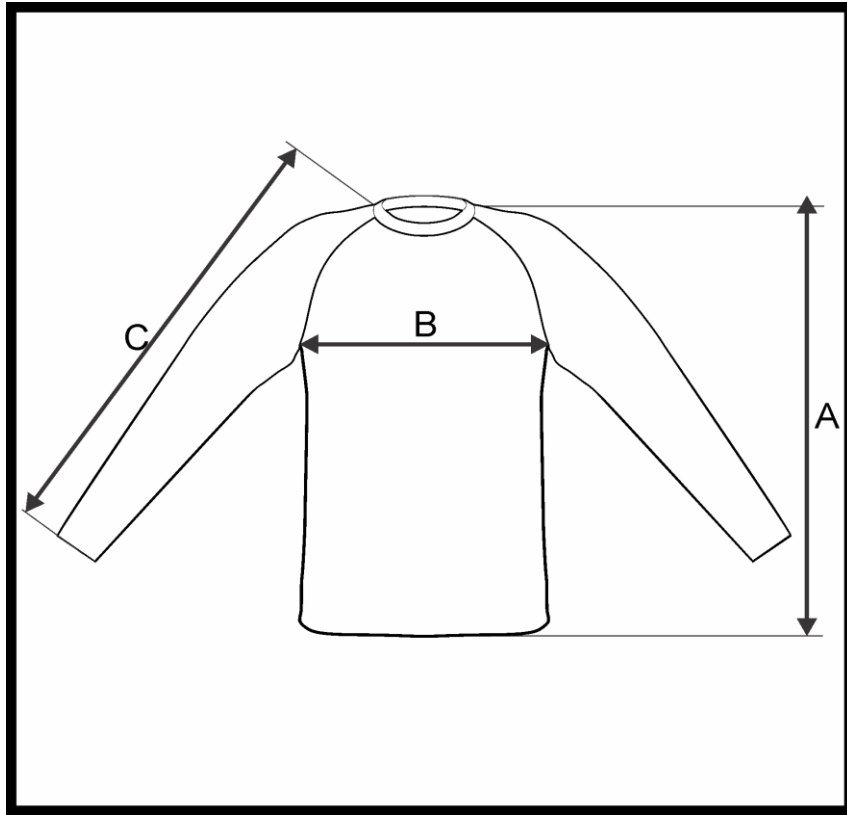

PRODUCT MEASUREMENT CHART

SPORT	SOCCER
ARTICLE	781041
DESCRIPTION	LS JERSEY SOCCER FIT ROUND COLLAR MEN
SIZE RANGE	XS-S-M-L-XL-2XL-3XL
FABRIC	INTERPOWER (84% PES 14% EA 140 GR)

DI MENSION	DESCR IPTION	TOLERANCE +/-							
			XS	S	M	L	XL	2XL	3XL
A	CENTER BACK LENGTH	1.5	63	65	67	69	71	73	75
B	1/ 2 CHEST WIDTH	1.5	41	44	47	50	53	56	59
C	SLEEVE LENGTH (NECK POINT TO BOTTOM HEM)	0.7	61	63	65	67	69	71	73

All dimensions are in cm and refer to finished products.
 Unless stated differently all above are flat measurements.