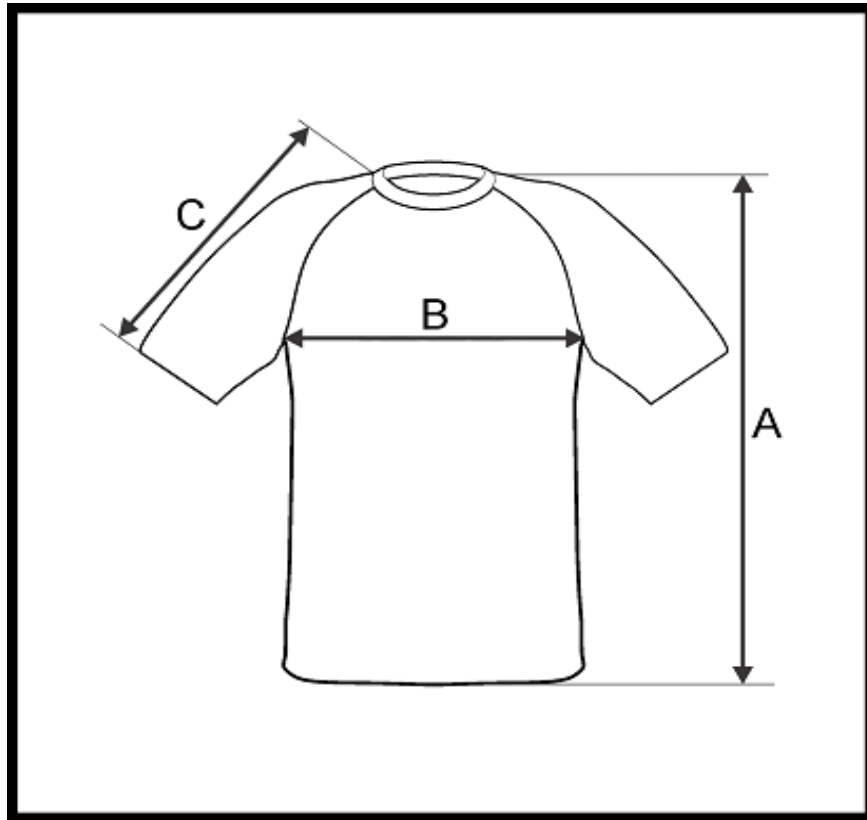

PRODUCT MEASUREMENT CHART

SPORT	SOCCER
ARTICLE	781040
DESCRIPTION	SS JERSEY SOCCER FIT ROUND COLLAR MEN
SIZE RANGE	XS-S-M-L-XL-2XL-3XL
FABRIC	INTERPOWER (84% PES 14% EA 140 GR)

DI MENSION	DESCR IPTION	TOLERANCE +/-	TOLERANCE +/-						
			XS	S	M	L	XL	2XL	3XL
A	CENTER BACK LENGTH	1.5	63	65	67	69	71	73	75
B	1/ 2 CHEST WIDTH	1.5	41	44	47	50	53	56	59
C	SLEEVE LENGTH (NECK POINT TO BOTTOM HEM)	0.7	30.5	32	33.5	35	36.5	37.5	38.5

All dimensions are in cm and refer to finished products.
Unless stated differently all above are flat measurements.