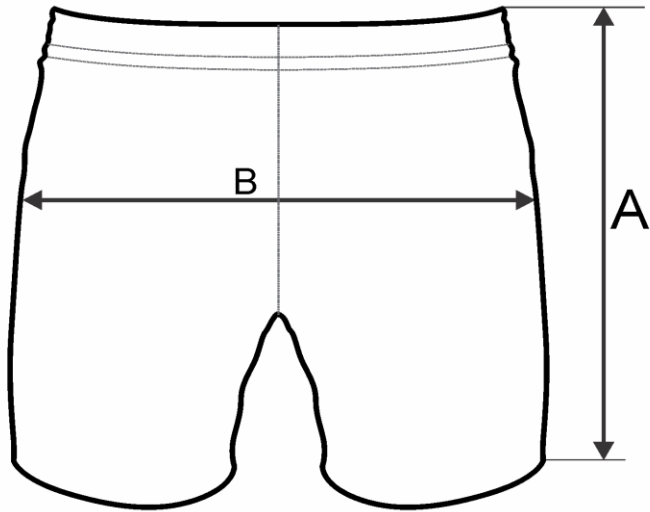

PRODUCT MEASUREMENT CHART

SPORT	SOCCER
ARTICLE	781035
DESCRIPTION	SHORTS SOCCER GOALKEEPER WOMEN
SIZE RANGE	XS-S-M-L-XL-2XL-3XL
FABRIC	FIRE (100% PES 140 GR)

DIMENSION	DESCRIPTION	TOLERANCE +/-							
			XS	S	M	L	XL	2XL	3XL
A	SHORT LENGTH	1	42	44	46	49	52	55	58
B	1/2 HIP	1	45	48	51	54	57	60	63

All dimensions are in cm and refer to finished products.
Unless stated differently all above are flat measurements.