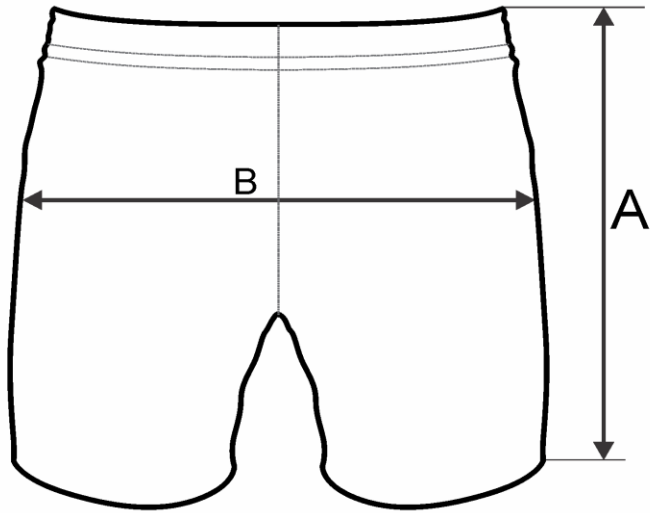

PRODUCT MEASUREMENT CHART

| | |
|--------------------|------------------------|
| SPORT | SOCCER |
| ARTICLE | 781033 |
| DESCRIPTION | SHORTS WOMEN |
| SIZE RANGE | XS-S-M-L-XL-2XL-3XL |
| FABRIC | FIRE (100% PES 140 GR) |

| DIMENSION | DESCRIPTION | TOLERANCE +/- | | | | | | | |
|-----------|---------------------|---------------|-----------|-----------|-----------|-----------|-----------|-----------|-----------|
| | | | XS | S | M | L | XL | 2XL | 3XL |
| A | SHORT LENGTH | 1 | 42 | 44 | 46 | 49 | 52 | 55 | 58 |
| B | 1/2 HIP | 1 | 45 | 48 | 51 | 54 | 57 | 60 | 63 |

All dimensions are in cm and refer to finished products.
Unless stated differently all above are flat measurements.