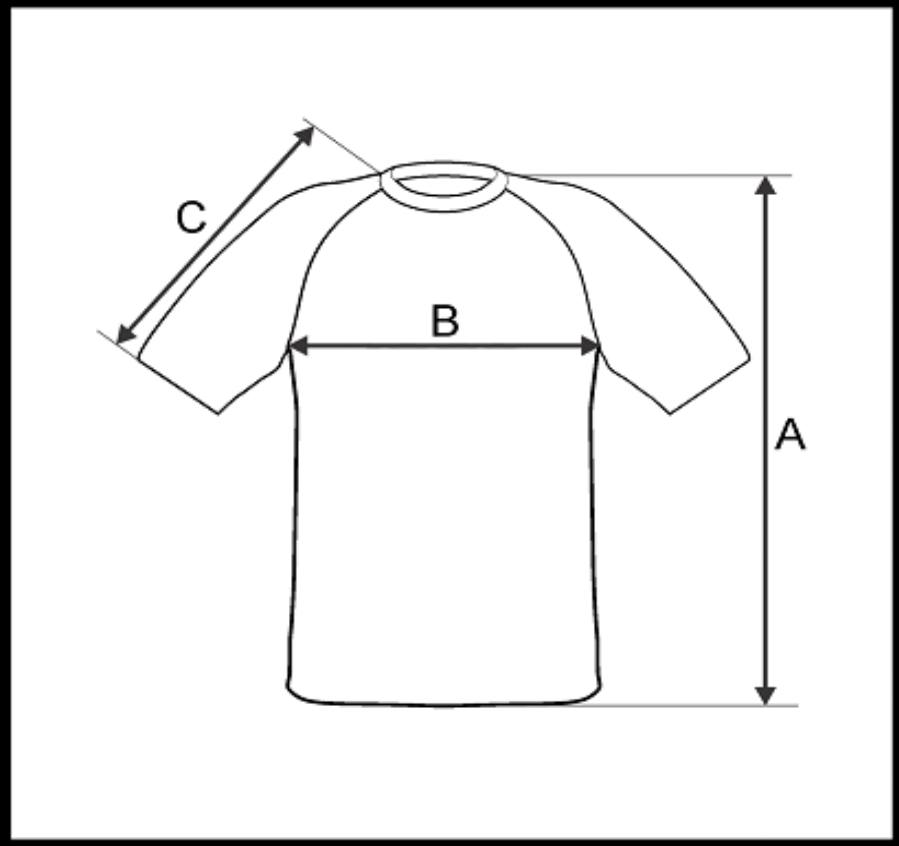

PRODUCT MEASUREMENT CHART

SPORT	SOCCKER
ARTICLE	781017
DESCRIPTION	SS JERSEY ROUND COLLAR GOALKEEPER WOMEN
SIZE RANGE	XS-S-M-L-XL-2XL-3XL
FABRIC	FIRE (100% PES 140 GR)

DI MENSION	DESCRIPTION	TOLERANCE +/-	XS	S	M	L	XL	2XL	3XL
A	CENTER BACK LENGTH	1.5	57	60	63	66	69	72	75
B	1/ 2 CHEST WIDTH	1	44	46	48	50	52	54	56
C	SLEEVE LENGTH (NECK POINT TO BOTTOM HEM)	0.7	28	29.5	31	32.5	34	35.5	37

All dimensions are in cm and refer to finished products.
Unless stated differently all above are flat measurements.