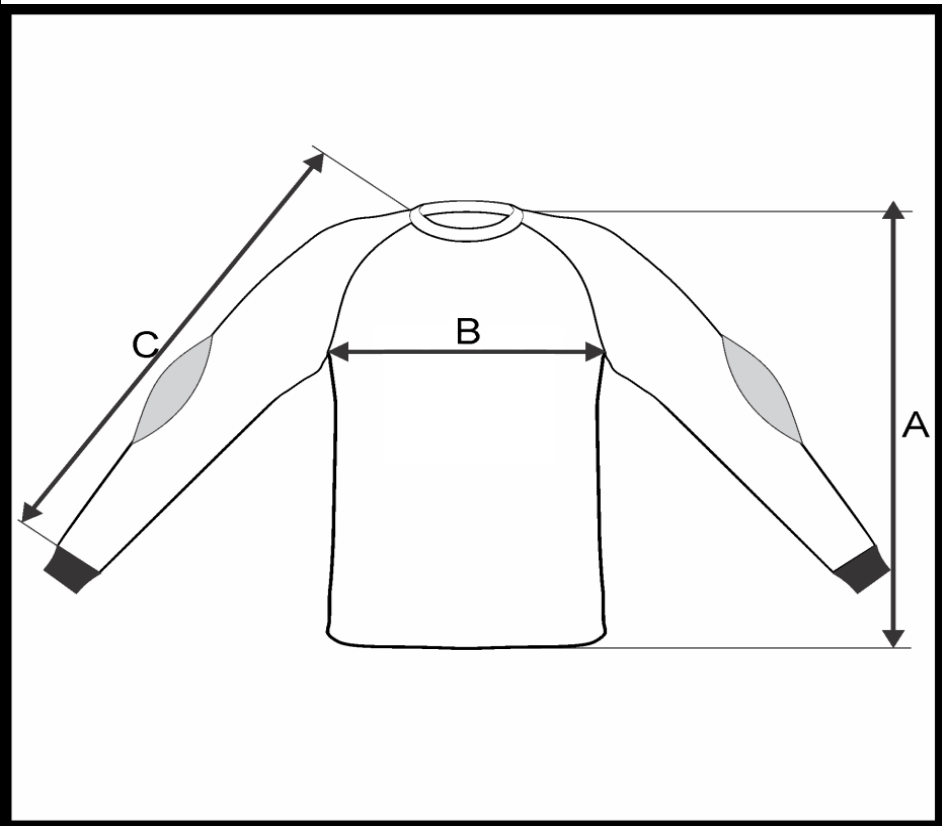

PRODUCT MEASUREMENT CHART

SPORT	SOCCER
ARTICLE	781015
DESCRIPTION	LS JERSEY ROUND COLLAR RF GOALKEEPER WOMEN
SIZE RANGE	XS-S-M-L-XL-2XL-3XL
FABRIC	FIRE (100% PES 140 GR)

DI MENSION	DESCRIPTION	TOLERANCE +/-							
			XS	S	M	L	XL	2XL	3XL
A	CENTER BACK LENGTH	1.5	57	60	63	66	69	72	75
B	1/2 CHEST WIDTH	1	44	46	48	50	52	54	56
C	SLEEVE LENGTH (NECK POINT TO BOTTOM HEM)	1	65.5	67	68.5	70	71.5	73	74.5

All dimensions are in cm and refer to finished products.
Unless stated differently all above are flat measurements.