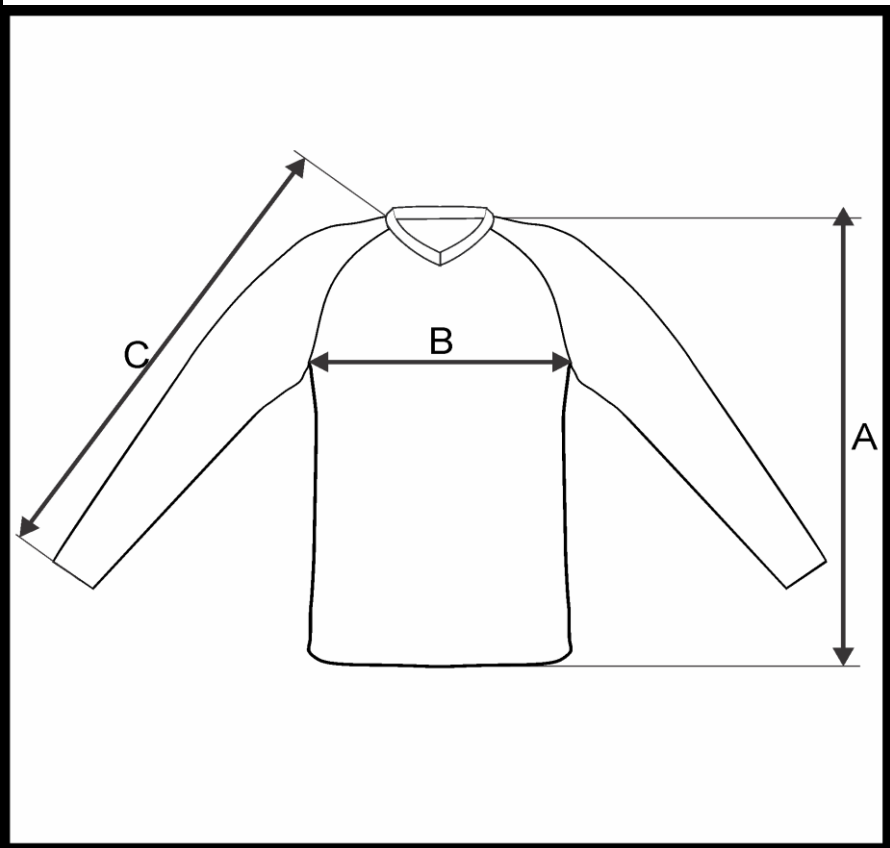

PRODUCT MEASUREMENT CHART

SPORT	SOCCER
ARTICLE	781014
DESCRIPTION	LS JERSEY V COLLAR WOMEN
SIZE RANGE	XS-S-M-L-XL-2XL-3XL
FABRIC	FIRE (100% PES 140 GR)

DI MENSION	DESCRIPTION	TOLERANCE +/-	XS	S	M	L	XL	2XL	3XL
A	CENTER BACK LENGTH	1.5	57	60	63	66	69	72	75
B	1/ 2 CHEST WIDTH	1	44	46	48	50	52	54	56
C	SLEEVE LENGTH (NECK POINT TO BOTTOM HEM)	1	65.5	67	68.5	70	71.5	73	74.5

All dimensions are in cm and refer to finished products.
Unless stated differently all above are flat measurements.