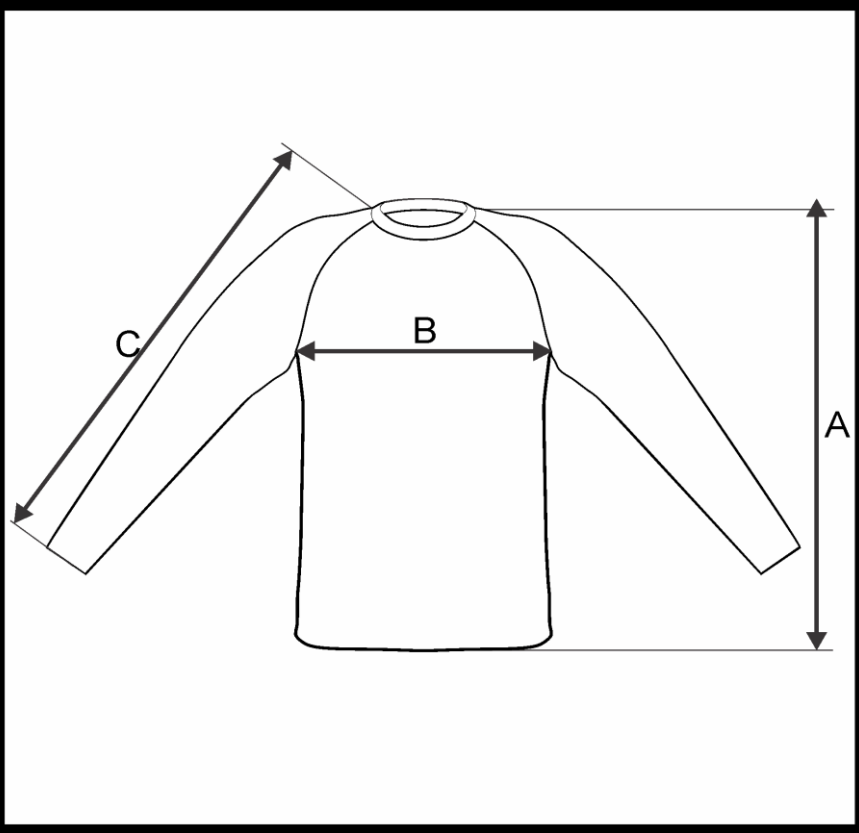

PRODUCT MEASUREMENT CHART

SPORT	SOCCER
ARTICLE	781012
DESCRIPTION	LS JERSEY ROUND COLLAR WOMEN
SIZE RANGE	XS-S-M-L-XL-2XL-3XL
FABRIC	FIRE (100% PES 140 GR)

DIMENSION	DESCRIPTION	TOLERANCE +/-	TOLERANCE +/-						
			XS	S	M	L	XL	2XL	3XL
A	CENTER BACK LENGTH	1,5	57	60	63	66	69	72	75
B	1/2 CHEST WIDTH	1	44	46	48	50	52	54	56
C	SLEEVE LENGTH (NECK POINT TO BOTTOM HEM)	0,7	65,5	67	68,5	70	71,5	73	74,5

All dimensions are in cm and refer to finished products.
Unless stated differently all above are flat measurements.