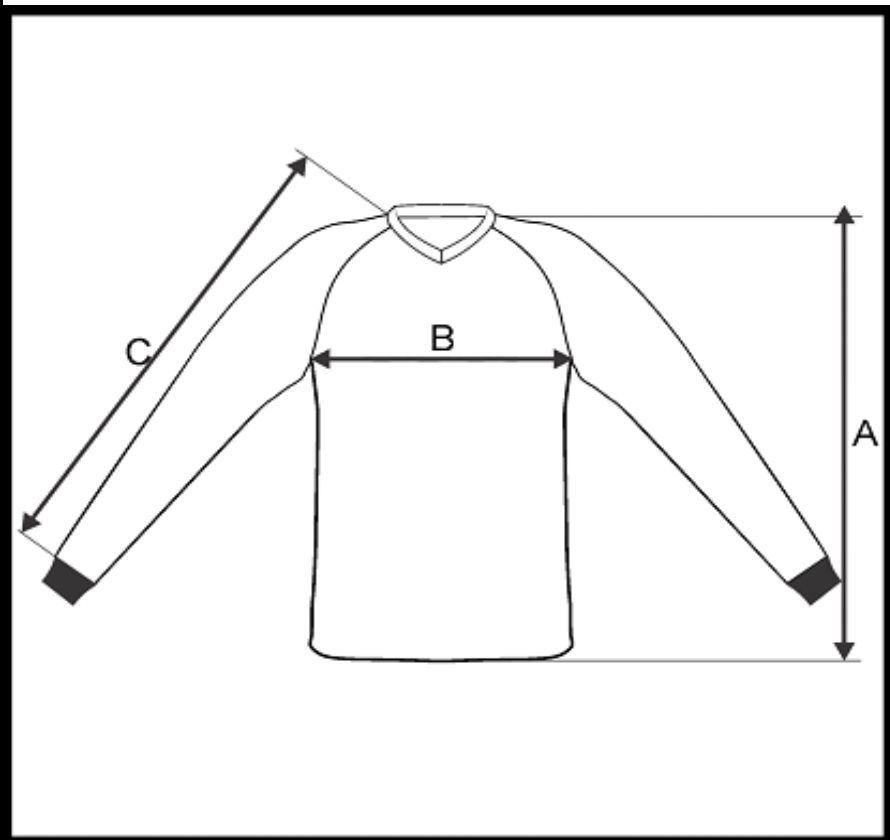

# PRODUCT MEASUREMENT CHART

<b>SPORT</b>	SOC CER
<b>ARTI CLE</b>	781010
<b>DESCRI PTI ON</b>	LS J ERSEY V COLLAR GOALKEEPER MEN
<b>SI ZE RANGE</b>	XS-S-M-L-XL-2XL-3XL
<b>FABRI C</b>	FIRE (100% PES 140 GR)

DI MENS I ON	DESCRI PTI ON	TOLERANCE +/-	XS	S	M	L	XL	2XL	3XL
<b>A</b>	<b>CENTER BACK LENGTH</b>	<b>1</b>	<b>69</b>	<b>71</b>	<b>73</b>	<b>75</b>	<b>77</b>	<b>79</b>	<b>81</b>
<b>B</b>	<b>1/ 2 CHEST WIDTH</b>	<b>1,5</b>	<b>46</b>	<b>49</b>	<b>52</b>	<b>55</b>	<b>58</b>	<b>61</b>	<b>64</b>
<b>C</b>	<b>SLEEVE LENGTH (NECK POINT TO BOTTOM HEM)</b>	<b>0,7</b>	<b>79</b>	<b>80</b>	<b>81</b>	<b>82</b>	<b>83</b>	<b>85</b>	<b>86</b>

All dimensions are in cm and refer to finished products.  
Unless stated differently all above are flat measurements.