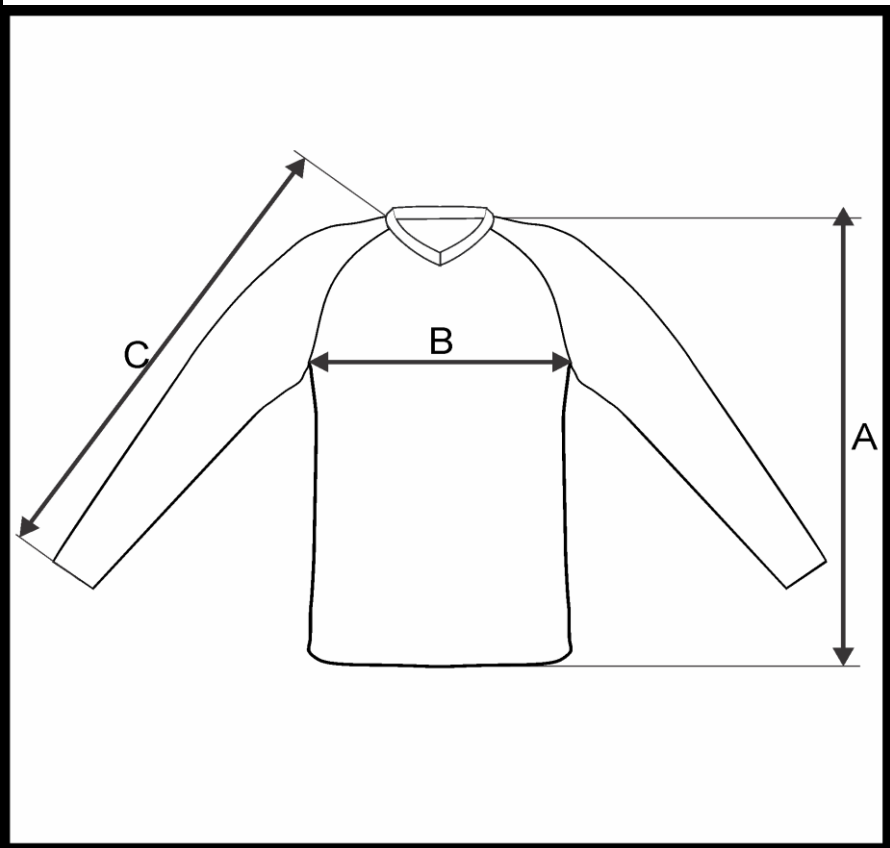

PRODUCT MEASUREMENT CHART

| | |
|--------------------|------------------------|
| SPORT | SOCCER |
| ARTICLE | 781004 |
| DESCRIPTION | LS JERSEY V COLLAR MEN |
| SIZE RANGE | XS-S-M-L-XL-2XL-3XL |
| FABRIC | FIRE (100% PES 140 GR) |

| DI MENSION | DESCRIPTION | TOLERANCE +/- | XS | S | M | L | XL | 2XL | 3XL |
|------------|---|---------------|-----------|-----------|-----------|-----------|-----------|-----------|-----------|
| A | CENTER BACK LENGTH | 1 | 69 | 71 | 73 | 75 | 77 | 79 | 81 |
| B | 1/ 2 CHEST WIDTH | 1,5 | 46 | 49 | 52 | 55 | 58 | 61 | 64 |
| C | SLEEVE LENGTH (NECK POINT TO BOTTOM HEM) | 0,7 | 79 | 80 | 81 | 82 | 83 | 85 | 86 |

All dimensions are in cm and refer to finished products.
Unless stated differently all above are flat measurements.