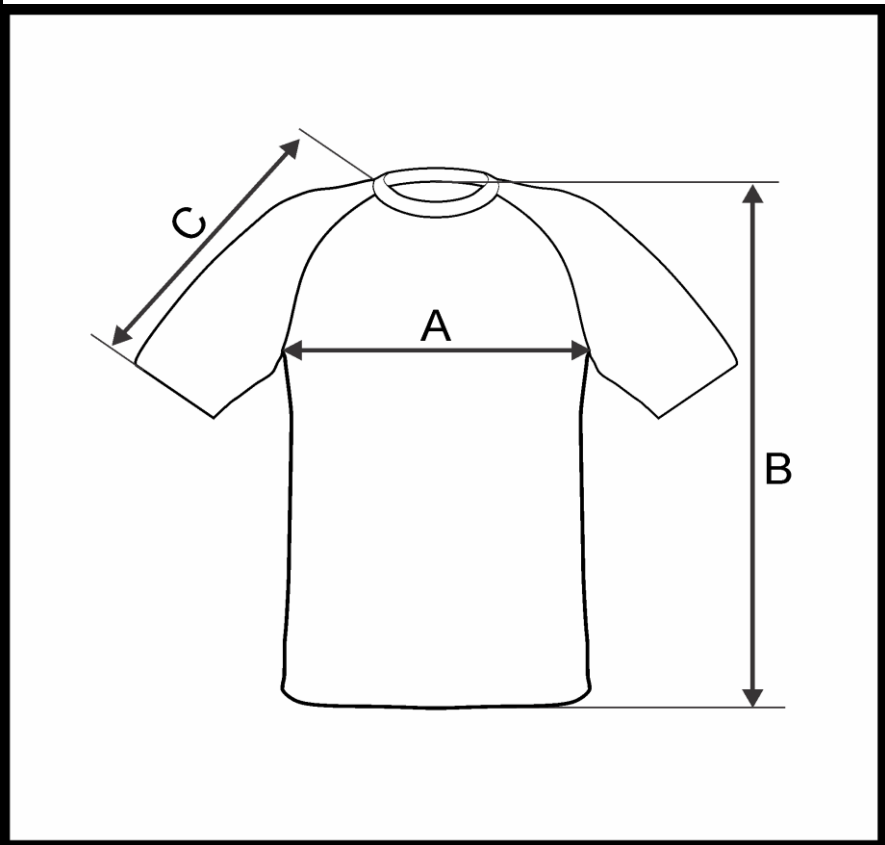

PRODUCT MEASUREMENT CHART

SPORT	SOCCER
ARTICLE	781001
DESCRIPTION	SS JERSEY ROUND COLLAR MEN
SIZE RANGE	XS-S-M-L-XL-2XL-3XL
FABRIC	FIRE (100% PES 140 GR)

DI MENSION	DESCRIPTION	TOLERANCE +/-	SIZE						
			XS	S	M	L	XL	2XL	3XL
A	1/ 2 CHEST WIDTH	1,5	46	49	52	55	58	61	64
B	CENTER BACK LENGTH	1	69	71	73	75	77	79	81
C	SLEEVE LENGTH (NECK POINT TO BOTTOM HEM)	0,7	37	38,5	40	41,5	43	44	45

All dimensions are in cm and refer to finished products.
 Unless stated differently all above are flat measurements.